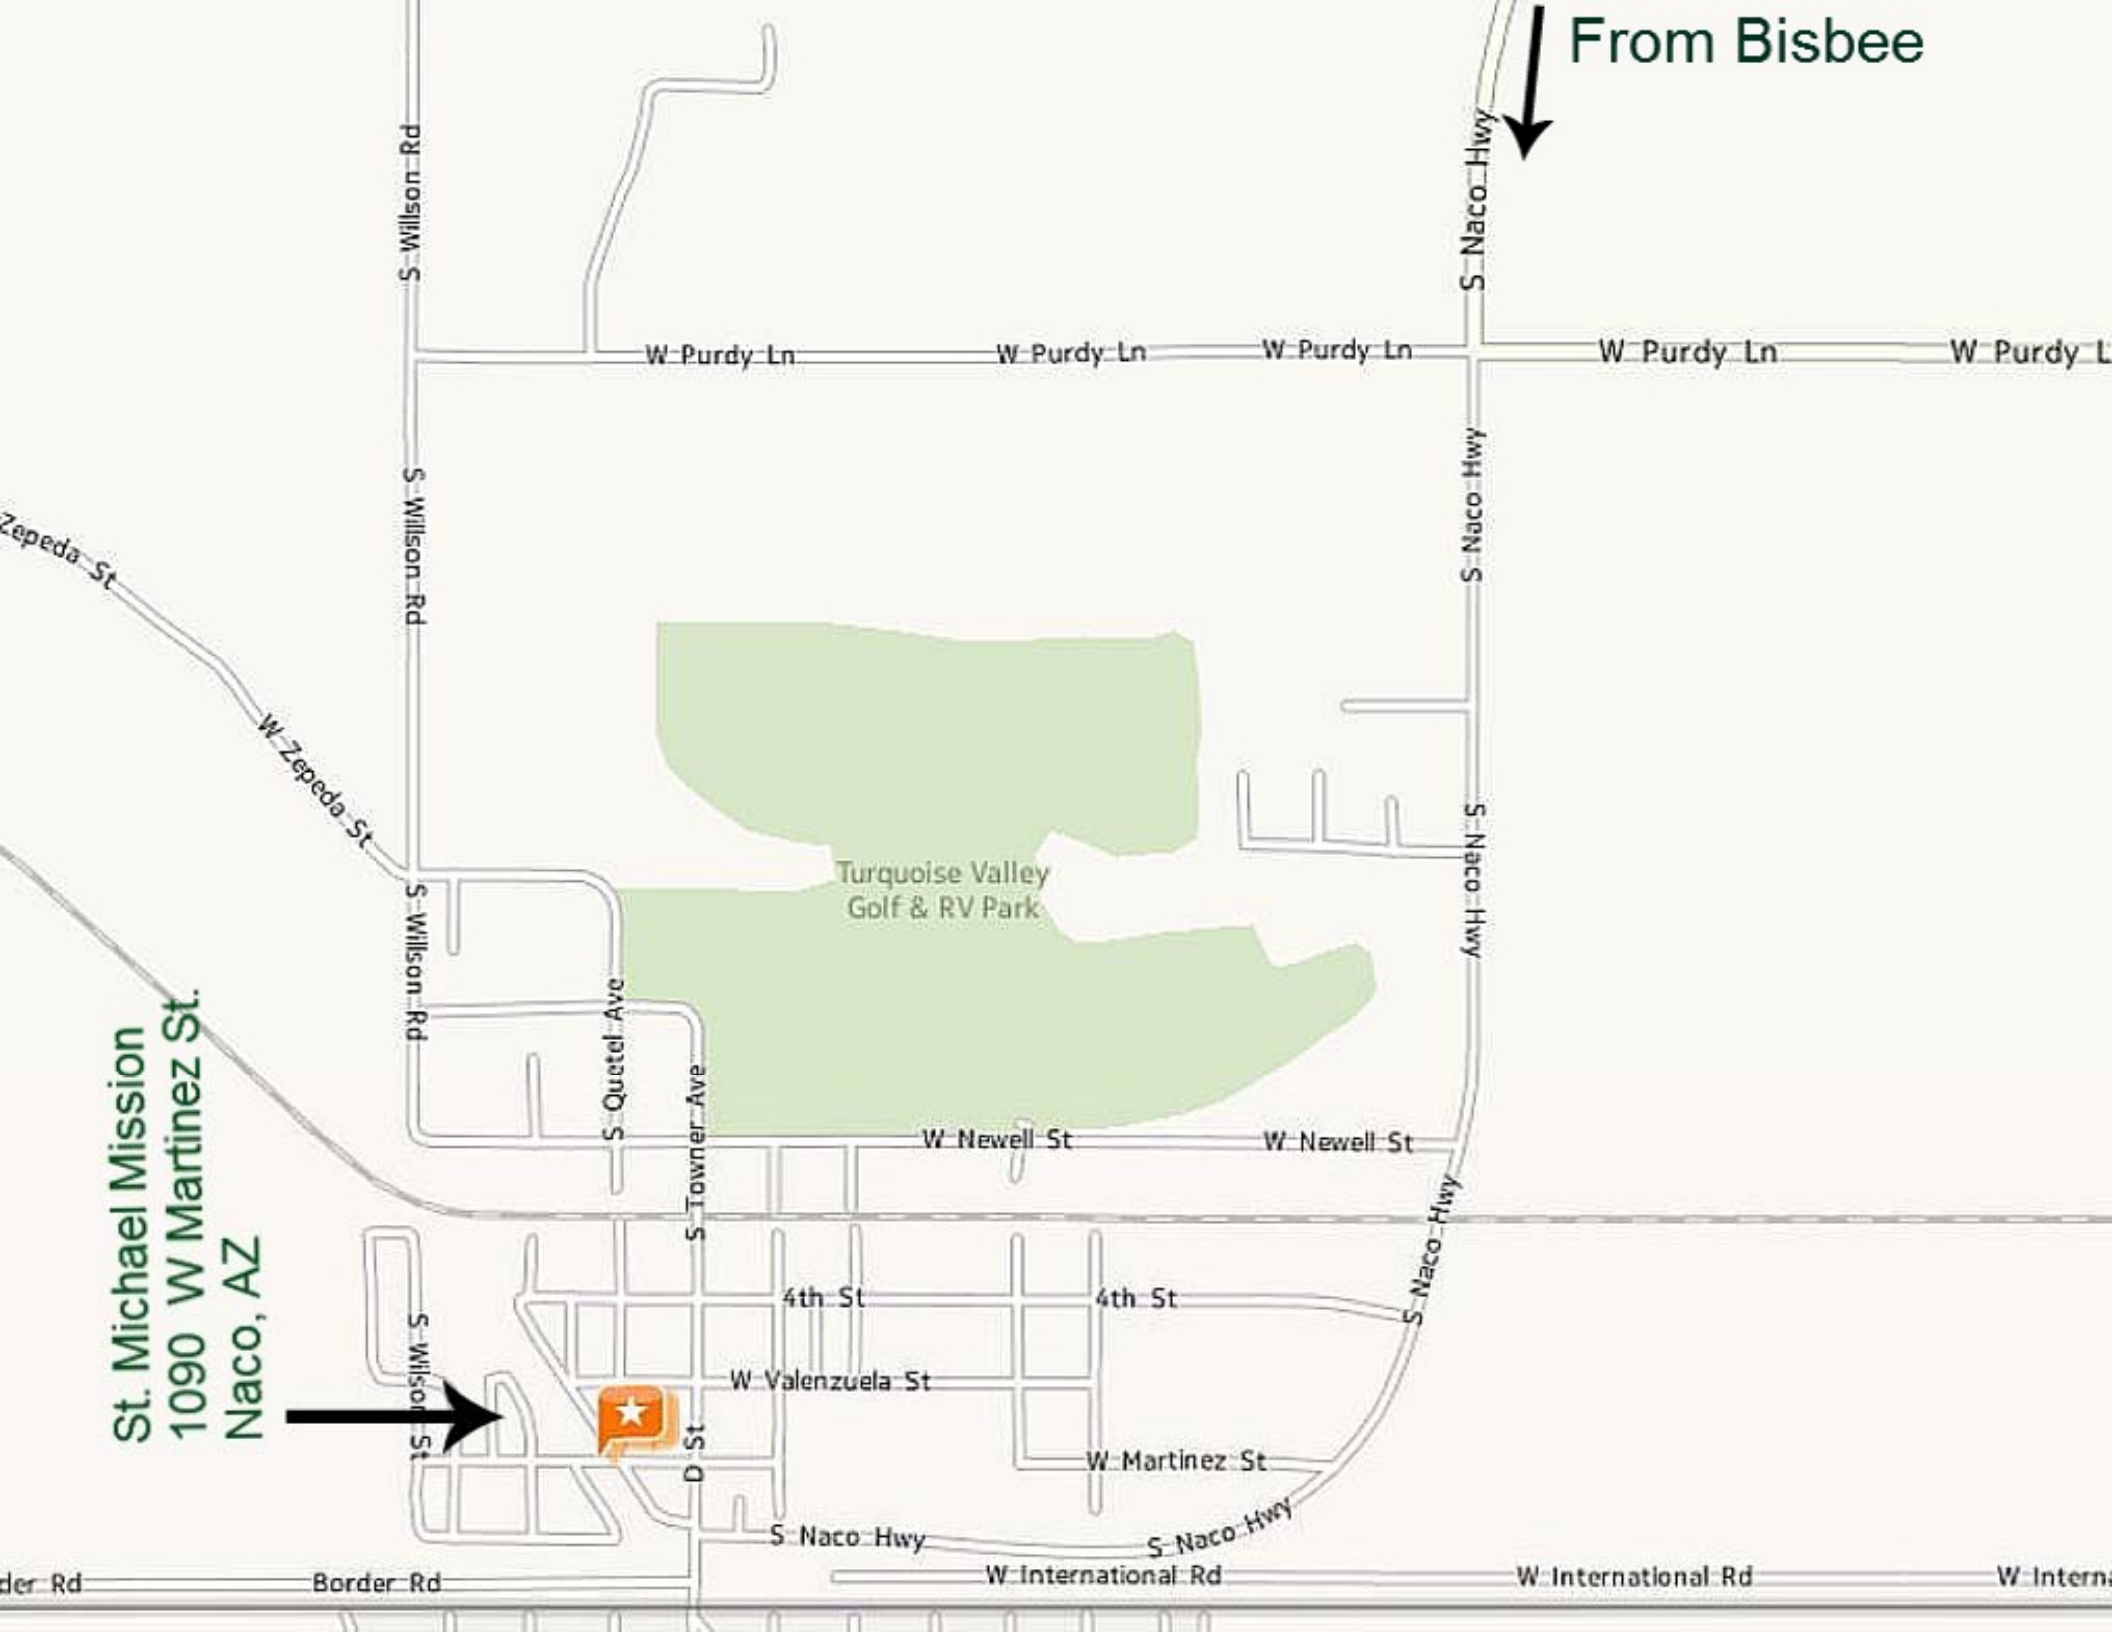

From Bisbee

St. Michael Mission
1090 W Martinez St.
Naco, AZ

Turquoise Valley
Golf & RV Park

Map labels include: S Wilson Rd, W Purdy Ln, S Naco Hwy, W Purdy Ln, Zepeda St, W Zepeda St, S Quetel Ave, S Towner Ave, W Newell St, 4th St, W Valenzuela St, D St, W Martinez St, S Naco Hwy, Border Rd, W International Rd, W Intern